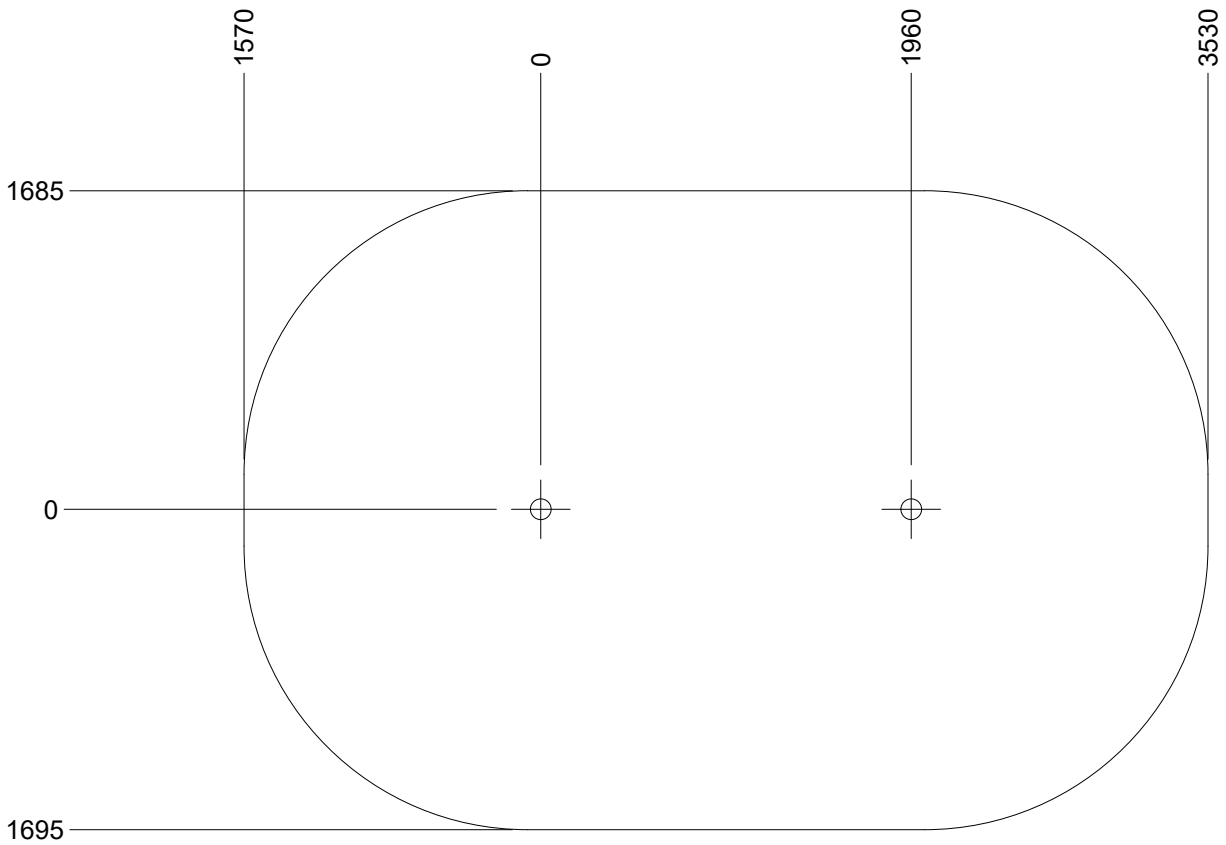

0,076 m<sup>3</sup>

Ø11 x 210 cm

18,6 kg

Parts List		
QTY	PART NO	DESCRIP.
1	LE16599	Sealtite 970 1,5ml
2	RS10034	Ø100-120-2100mm
2	RS10047	Ø100-120-2100mm

Parts List

QTY	PART NO	DESCRIP.
8	L1101	M16 sleeve nut
4	L1102	M16 Threaded rod
4	L1103	Ø37mm
2	LE15901	3x16, PH
1	LE15910	Name tag
1	LE16320	6x50 Dh
1	LE16599	Sealtite 970 1,5ml
2	RS10034	Ø100-120-2100mm
2	RS10047	Ø100-120-2100mm