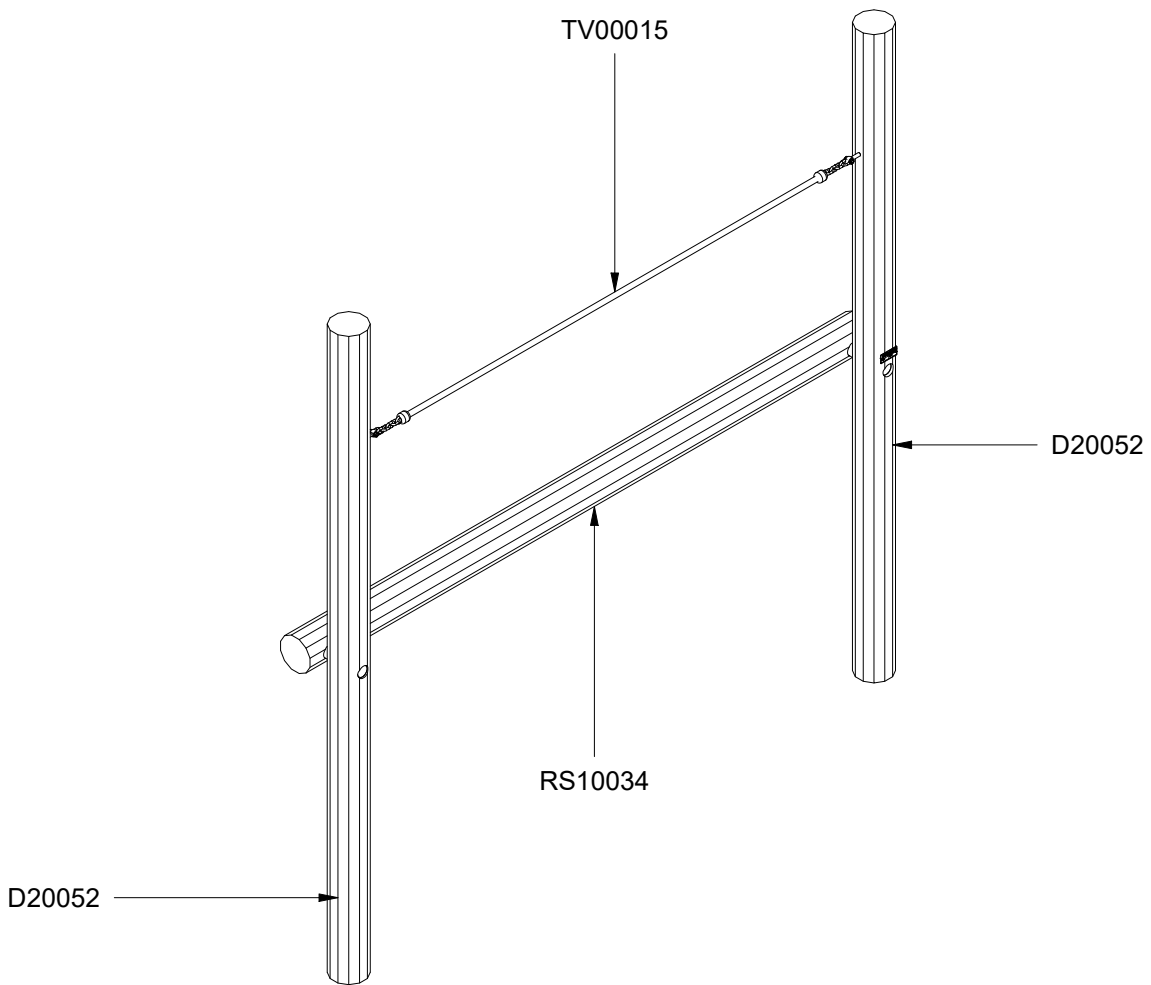

0,076 m<sup>3</sup>

Ø11 x 210 cm

18,6 kg

Parts List		
QTY	PART NO	DESCRIP.
1	LE16599	Sealtite 970 1,5ml
2	RS10034	Ø100-120-2100mm
2	RS10047	Ø100-120-2100mm

Parts List

QTY	PART NO	DESCRIP.
8	L1101	M16 sleeve nut
4	L1102	M16 Threaded rod
4	L1103	Ø37mm
2	LE15901	3x16, PH
1	LE15910	Name tag
1	LE16320	6x50 Dh
1	LE16599	Sealtite 970 1,5ml
2	RS10034	Ø100-120-2100mm
2	RS10047	Ø100-120-2100mm

Ø11 x 210 cm

18,6 kg

Parts List		
QTY	PART NO	DESCRIP.
2	D20052	Ø100-120-2100mm
1	RS10034	Ø100-120-2100mm
1	TV00015	Taifun

Parts List		
QTY	PART NO	DESCRIP.
2	D20052	Ø100-120-2100mm
4	L1101	M16 sleeve nut
2	L1102	M16 Threaded rod
2	L1103	Ø37mm
2	LE13100	Shackle
2	LE15901	3x16, PH
1	LE15910	Name tag
1	LE16320	6x50 Dh
2	LE16502	Spacer 6mm
1	LE16599	Sealtite 970 1,5ml
1	RS10034	Ø100-120-2100mm
1	TV00015	Taifun