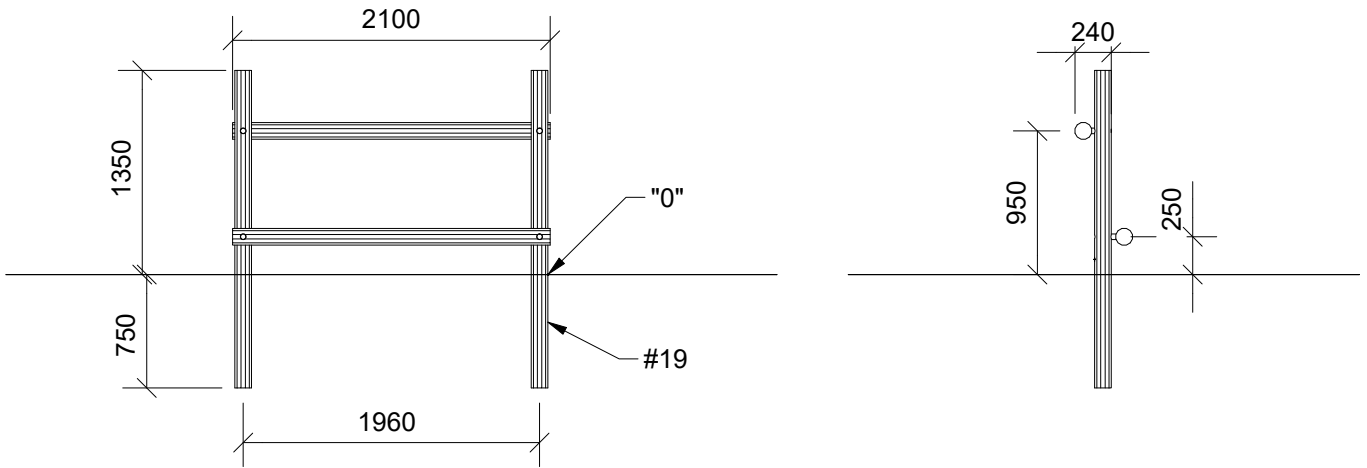

0,076 m<sup>3</sup>

Ø11 x 210 cm

18,6 kg

Parts List		
QTY	PART NO	DESCRIP.
1	LE16599	Sealtite 970 1,5ml
2	RS10034	Ø100-120-2100mm
2	RS10047	Ø100-120-2100mm

Parts List

QTY	PART NO	DESCRIP.
8	L1101	M16 sleeve nut
4	L1102	M16 Threaded rod
4	L1103	Ø37mm
2	LE15901	3x16, PH
1	LE15910	Name tag
1	LE16320	6x50 Dh
1	LE16599	Sealtite 970 1,5ml
2	RS10034	Ø100-120-2100mm
2	RS10047	Ø100-120-2100mm

Ø11 x 210 cm

18,6 kg

Parts List		
QTY	PART NO	DESCRIP.
2	D20052	Ø100-120-2100mm
1	RS10034	Ø100-120-2100mm
1	TV00015	Taifun

Parts List		
QTY	PART NO	DESCRIP.
2	D20052	Ø100-120-2100mm
4	L1101	M16 sleeve nut
2	L1102	M16 Threaded rod
2	L1103	Ø37mm
2	LE13100	Shackle
2	LE15901	3x16, PH
1	LE15910	Name tag
1	LE16320	6x50 Dh
2	LE16502	Spacer 6mm
1	LE16599	Sealtite 970 1,5ml
1	RS10034	Ø100-120-2100mm
1	TV00015	Taifun