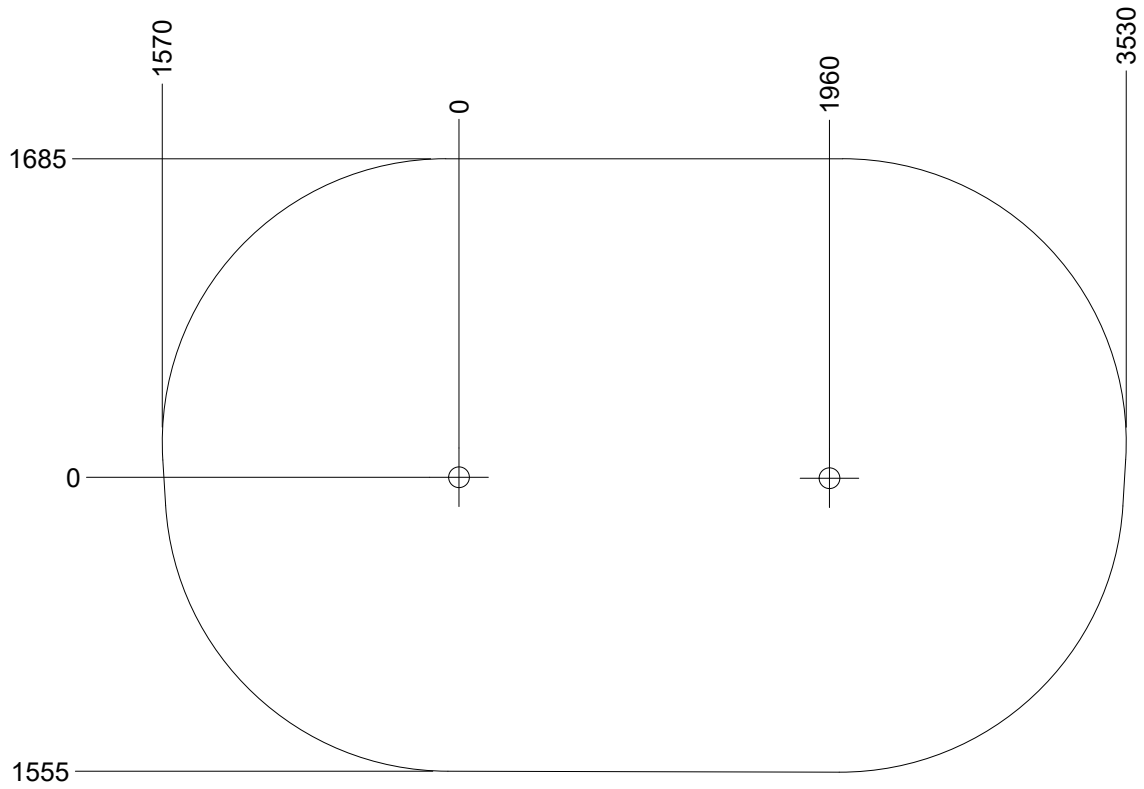

N9022U  
N9022

1/3

2

29h

161 m<sup>2</sup>

20,5 x 11 x 1,3 m

~852 kg

~1,82 m<sup>3</sup>

0,076 m<sup>3</sup>

Ø11 x 210 cm

18,6 kg

Parts List		
QTY	PART NO	DESCRIP.
1	LE16599	Sealtite 970 1,5ml
2	RS10034	Ø100-120-2100mm
2	RS10047	Ø100-120-2100mm

Parts List

QTY	PART NO	DESCRIP.
8	L1101	M16 sleeve nut
4	L1102	M16 Threaded rod
4	L1103	Ø37mm
2	LE15901	3x16, PH
1	LE15910	Name tag
1	LE16320	6x50 Dh
1	LE16599	Sealtite 970 1,5ml
2	RS10034	Ø100-120-2100mm
2	RS10047	Ø100-120-2100mm

Ø11 x 210 cm

18,6 kg

Parts List		
QTY	PART NO	DESCRIP.
2	D20052	Ø100-120-2100mm
1	RS10034	Ø100-120-2100mm
1	TV00015	Taifun

Parts List		
QTY	PART NO	DESCRIP.
2	D20052	Ø100-120-2100mm
4	L1101	M16 sleeve nut
2	L1102	M16 Threaded rod
2	L1103	Ø37mm
2	LE13100	Shackle
2	LE15901	3x16, PH
1	LE15910	Name tag
1	LE16320	6x50 Dh
2	LE16502	Spacer 6mm
1	LE16599	Sealtite 970 1,5ml
1	RS10034	Ø100-120-2100mm
1	TV00015	Taifun