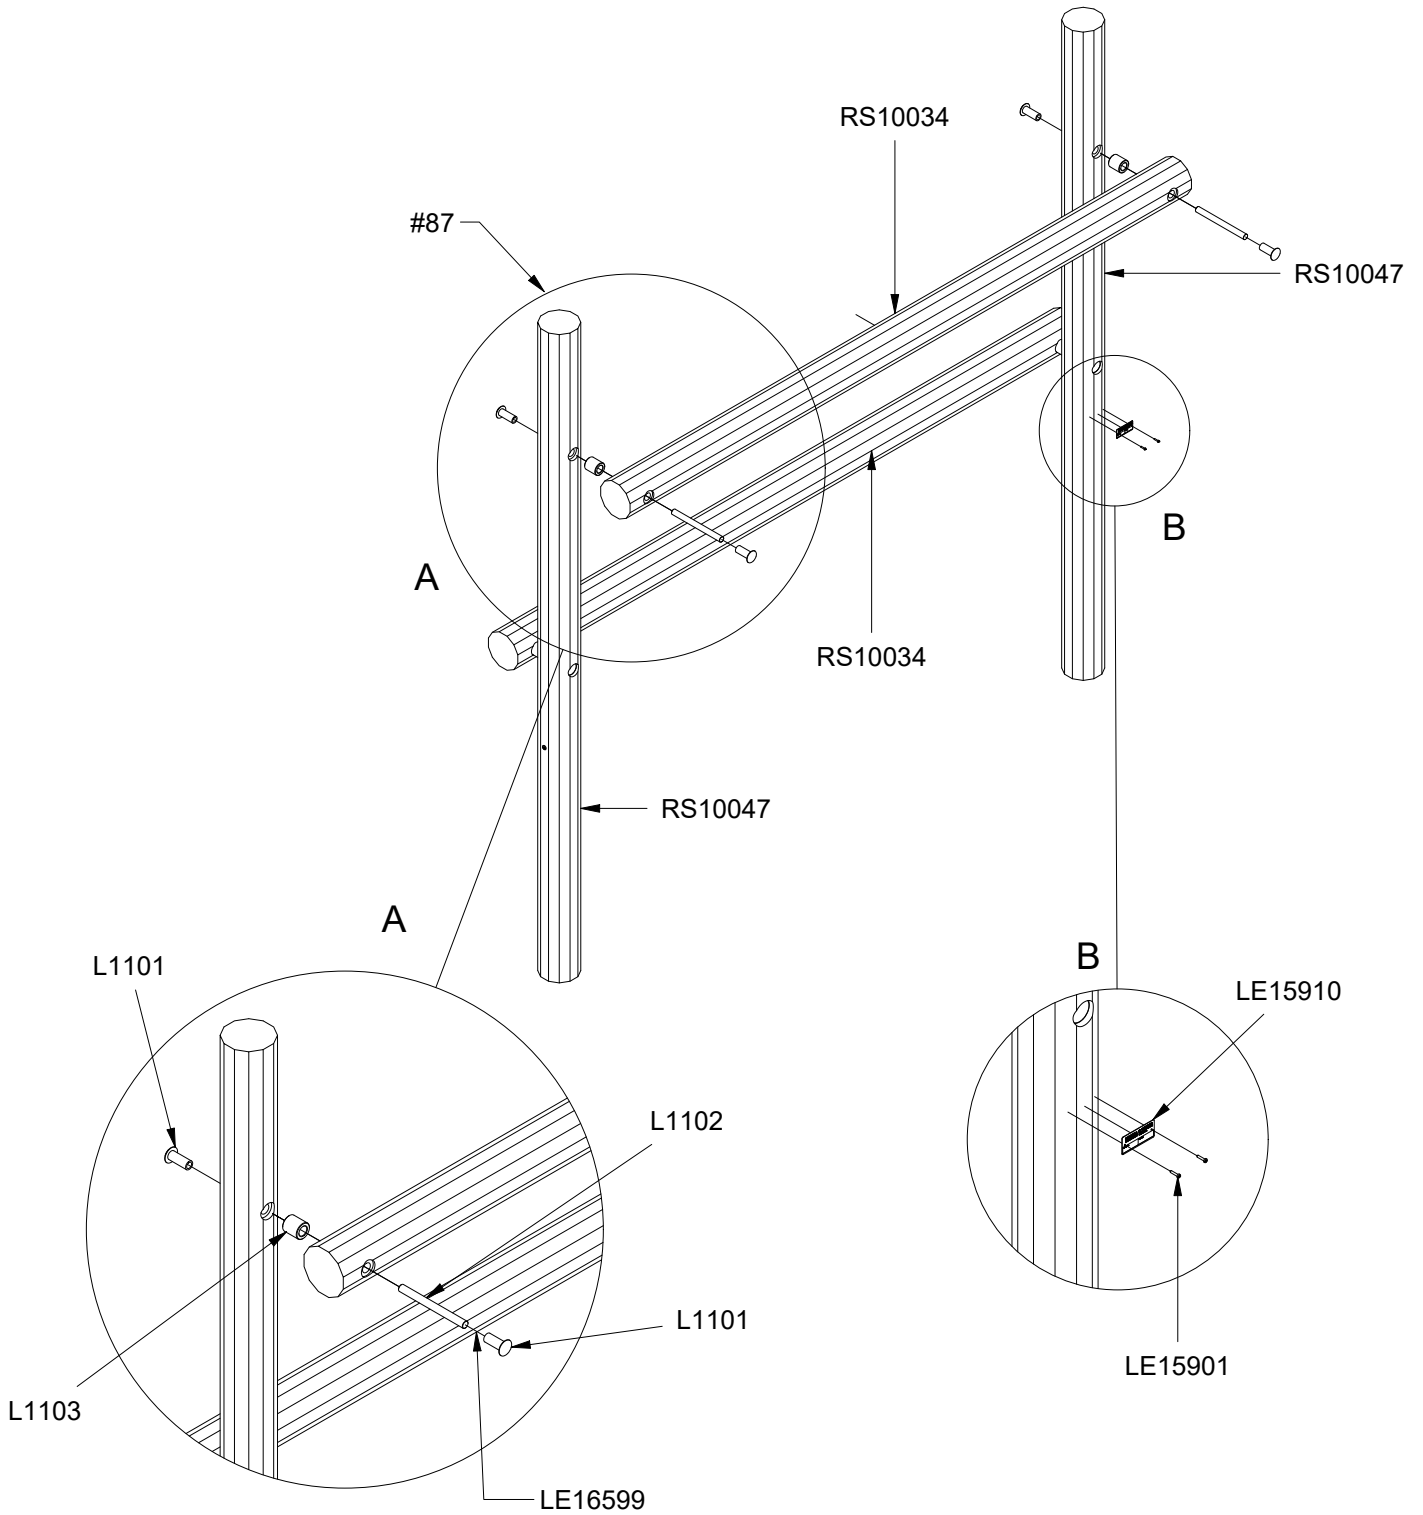

0,076 m<sup>3</sup>

Ø11 x 210 cm

18,6 kg

Parts List		
QTY	PART NO	DESCRIP.
1	LE16599	Sealtite 970 1,5ml
2	RS10034	Ø100-120-2100mm
2	RS10047	Ø100-120-2100mm

Parts List

QTY	PART NO	DESCRIP.
8	L1101	M16 sleeve nut
4	L1102	M16 Threaded rod
4	L1103	Ø37mm
2	LE15901	3x16, PH
1	LE15910	Name tag
1	LE16320	6x50 Dh
1	LE16599	Sealtite 970 1,5ml
2	RS10034	Ø100-120-2100mm
2	RS10047	Ø100-120-2100mm