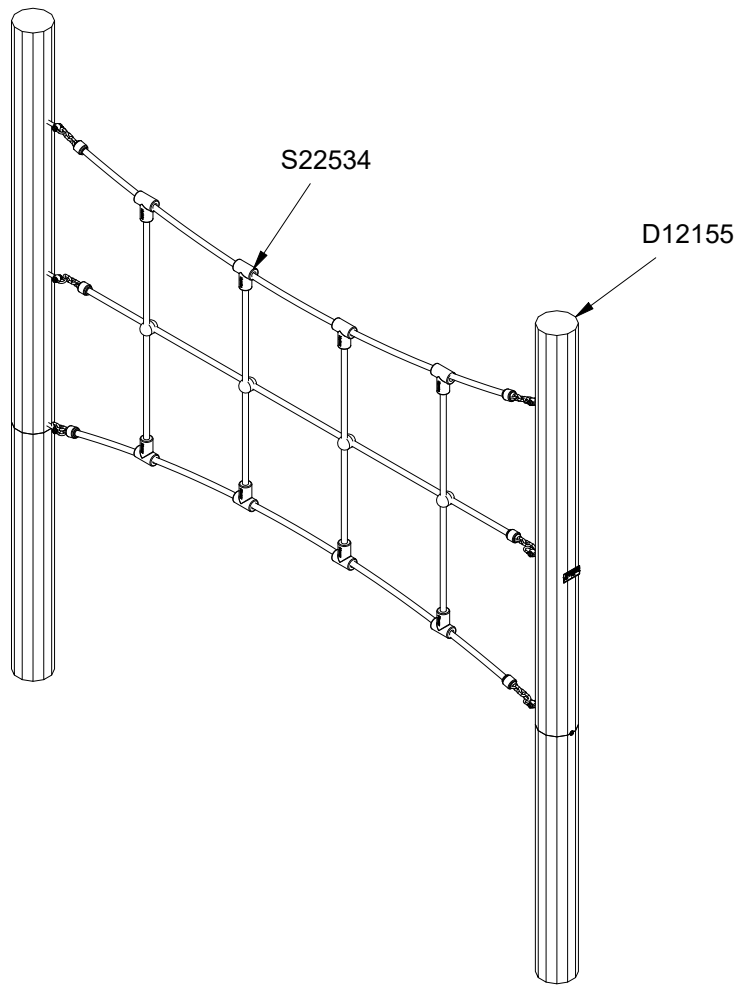

Parts List

QTY	PART NO	DESCRIP.
2	D12155	Ø10/12, Assembled
1	S22534	Taifun