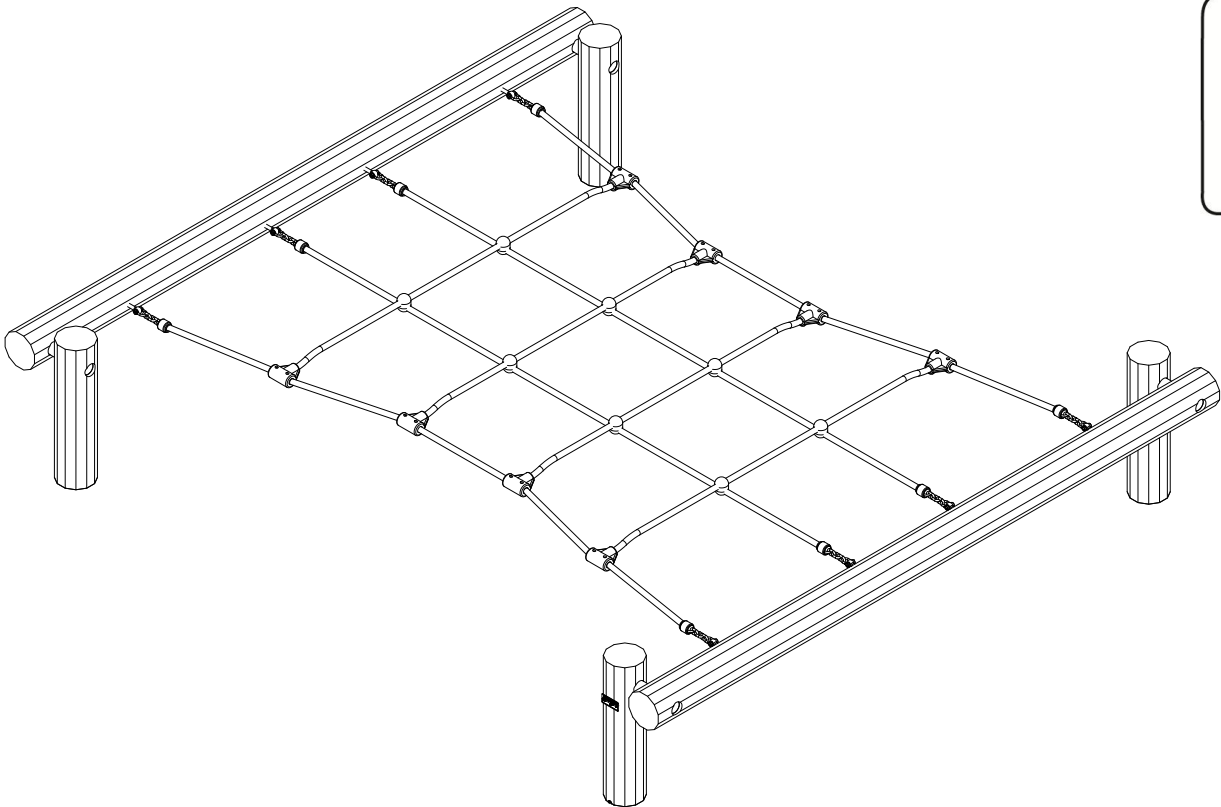

N3210U
N3210

1/5