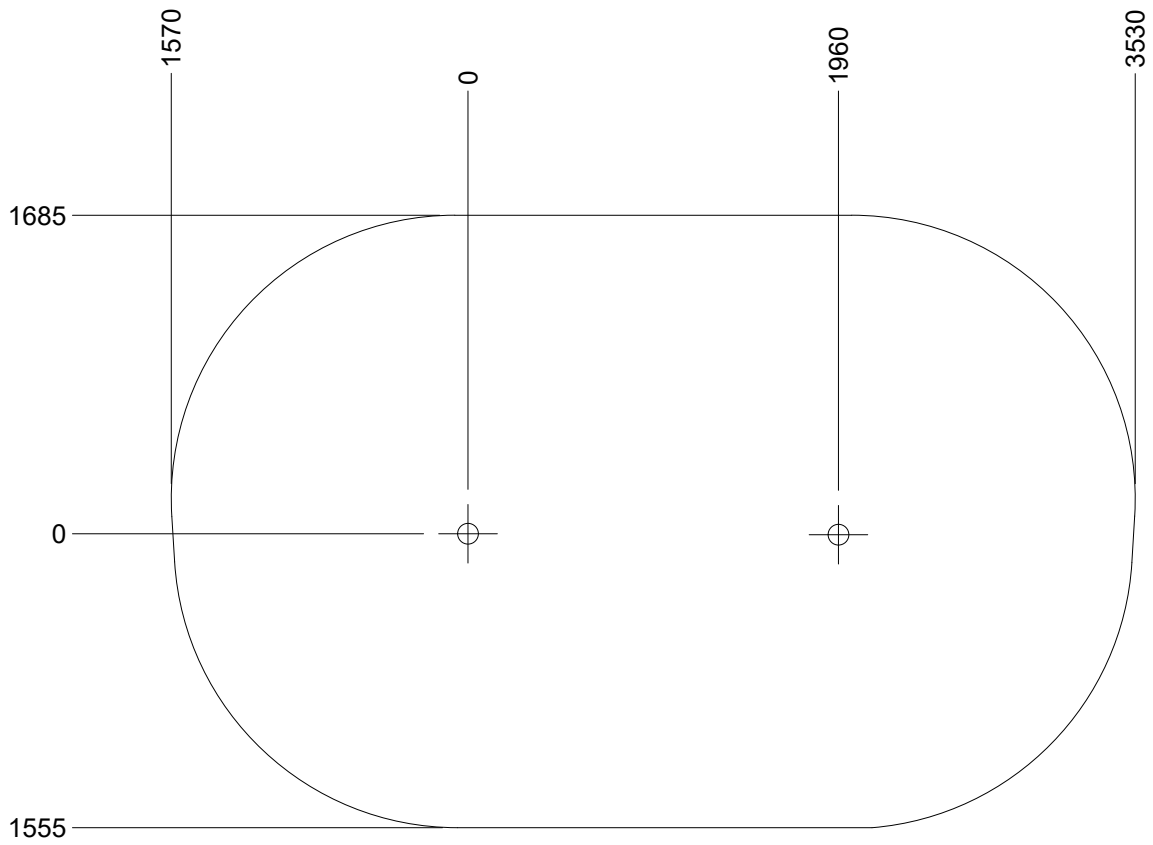

Ø11 x 210 cm

18,6 kg

Parts List		
QTY	PART NO	DESCRIP.
2	D20050	Ø100-120-2100mm
1	RS10034	Ø100-120-2100mm
1	TV00015	Taifun

Parts List

QTY	PART NO	DESCRIP.
2	D20050	Ø100-120-2100mm
4	L1101	M16 sleeve nut
2	L1102	M16 Threaded rod
2	L1103	Ø37mm
2	LE13100	Shackle
2	LE15901	3x16, PH
1	LE15910	Name tag
2	LE16502	Spacer 6mm
1	LE16599	Sealtite 970 1,5ml
1	RS10034	Ø100-120-2100mm
1	TV00015	Taifun