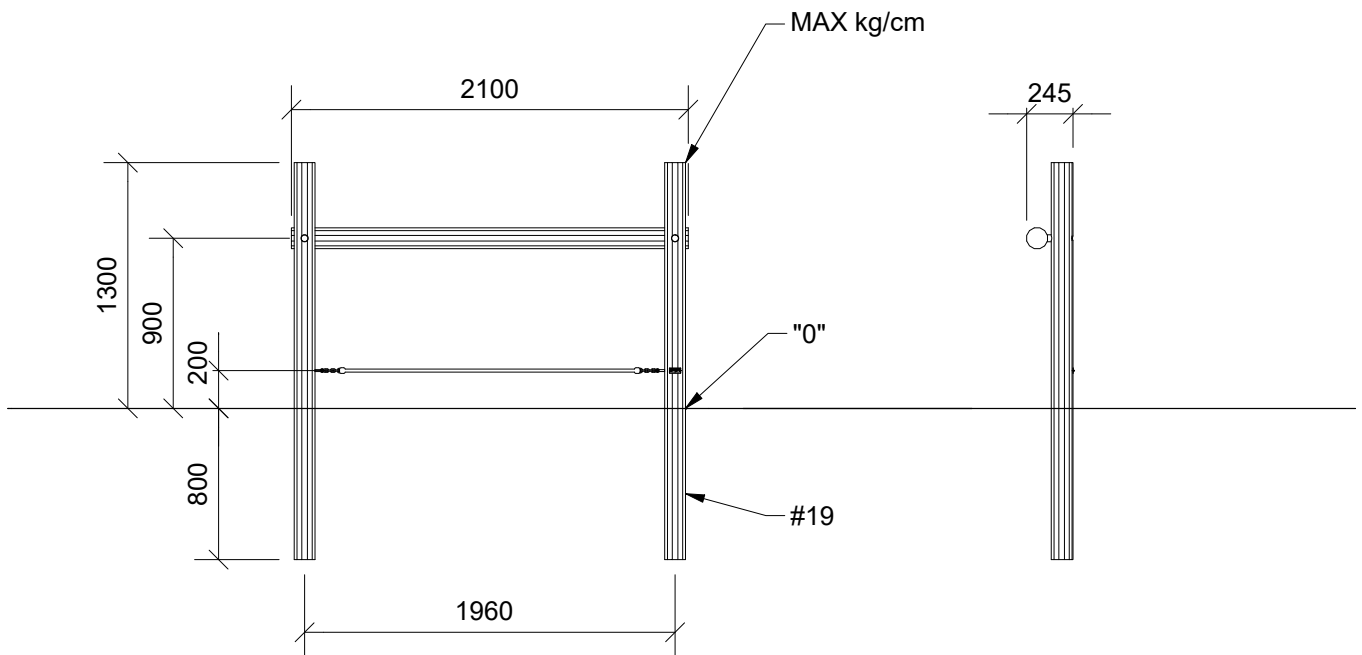

N3110U N3110

2/5

2

2,5h

14,6 m²

5,1 x 3 x 1,3 m

~57 kg

0,076 m³

Ø11 x 210 cm

18,6 kg