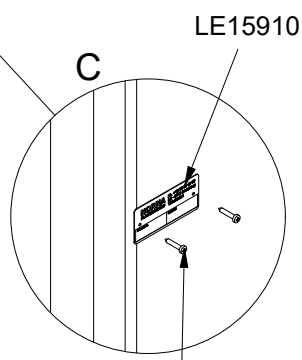

Parts List		
QTY	PART NO	DESCRIP.
1	D12123	Ø100-120mm, Assembled
4	L1101	M16 sleeve nut
2	L1102	M16 Threaded rod
2	L1103	Ø37mm
8	LE13100	Shackle
2	LE15901	3x16, PH
1	LE15910	Name tag
8	LE16192	5x80mm
8	LE16502	Spacer 6mm
2	LE16599	Sealtite 970 1,5ml
2	RS00639	Ø100-120
2	RS00640	Ø100-120
2	S22533	Taifun