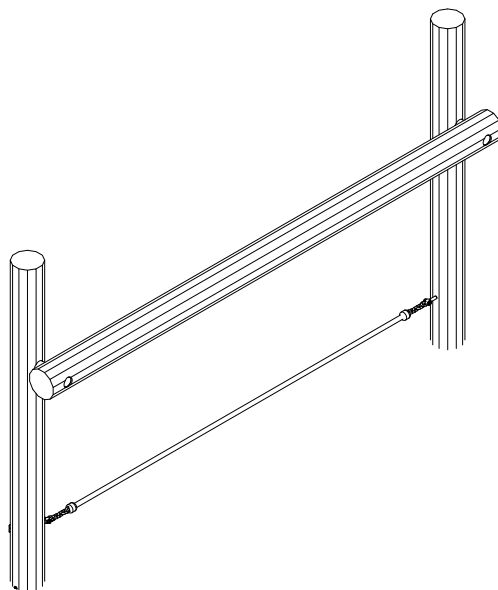

N3110U
N3110

1/5