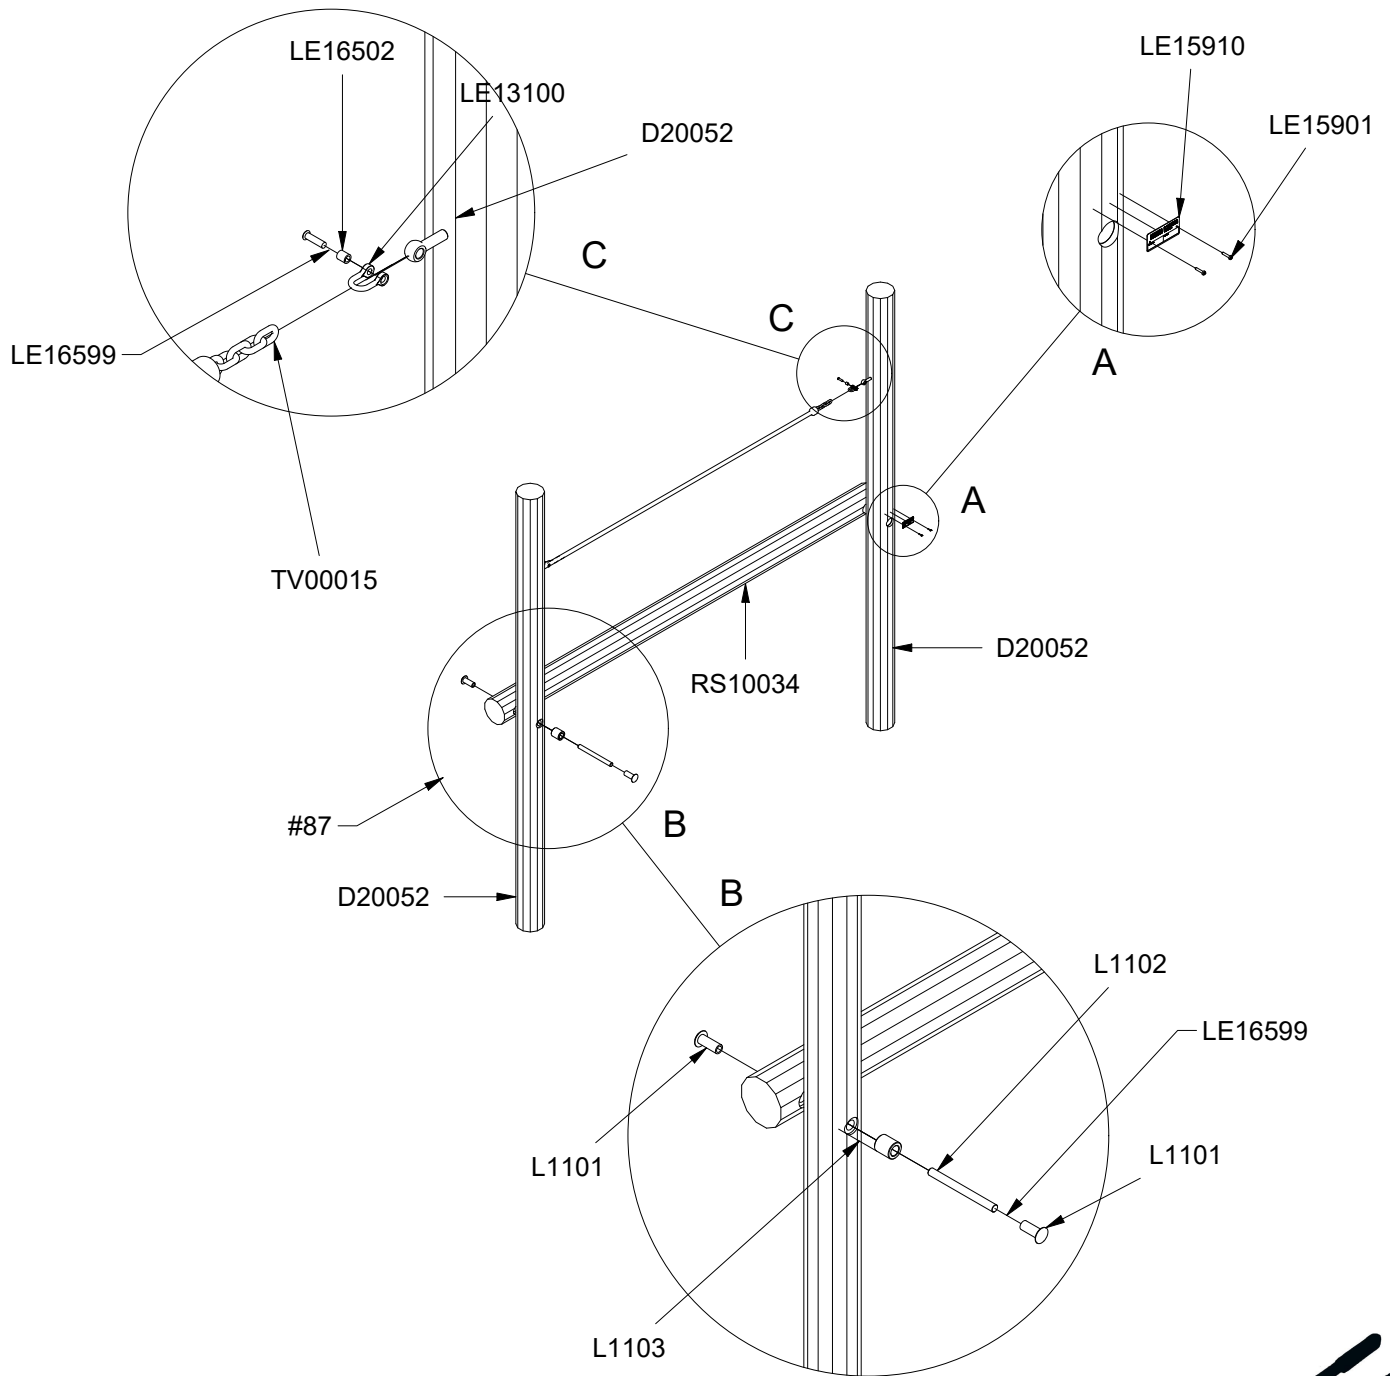

0,076 m<sup>3</sup>

Ø11 x 210 cm

18,6 kg

Parts List		
QTY	PART NO	DESCRIP.
1	LE16599	Sealtite 970 1,5ml
2	RS10034	Ø100-120-2100mm
2	RS10047	Ø100-120-2100mm

Parts List

QTY	PART NO	DESCRIP.
8	L1101	M16 sleeve nut
4	L1102	M16 Threaded rod
4	L1103	Ø37mm
2	LE15901	3x16, PH
1	LE15910	Name tag
1	LE16320	6x50 Dh
1	LE16599	Sealtite 970 1,5ml
2	RS10034	Ø100-120-2100mm
2	RS10047	Ø100-120-2100mm

Ø11 x 210 cm

18,6 kg

Parts List		
QTY	PART NO	DESCRIP.
2	D20052	Ø100-120-2100mm
1	RS10034	Ø100-120-2100mm
1	TV00015	Taifun

Parts List		
QTY	PART NO	DESCRIP.
2	D20052	Ø100-120-2100mm
4	L1101	M16 sleeve nut
2	L1102	M16 Threaded rod
2	L1103	Ø37mm
2	LE13100	Shackle
2	LE15901	3x16, PH
1	LE15910	Name tag
1	LE16320	6x50 Dh
2	LE16502	Spacer 6mm
1	LE16599	Sealtite 970 1,5ml
1	RS10034	Ø100-120-2100mm
1	TV00015	Taifun

Ø11 x 210 cm

18,6 kg

Parts List		
QTY	PART NO	DESCRIP.
2	D20050	Ø100-120-2100mm
1	RS10034	Ø100-120-2100mm
1	TV00015	Taifun

Parts List

QTY	PART NO	DESCRIP.
2	D20050	Ø100-120-2100mm
4	L1101	M16 sleeve nut
2	L1102	M16 Threaded rod
2	L1103	Ø37mm
2	LE13100	Shackle
2	LE15901	3x16, PH
1	LE15910	Name tag
2	LE16502	Spacer 6mm
1	LE16599	Sealtite 970 1,5ml
1	RS10034	Ø100-120-2100mm
1	TV00015	Taifun