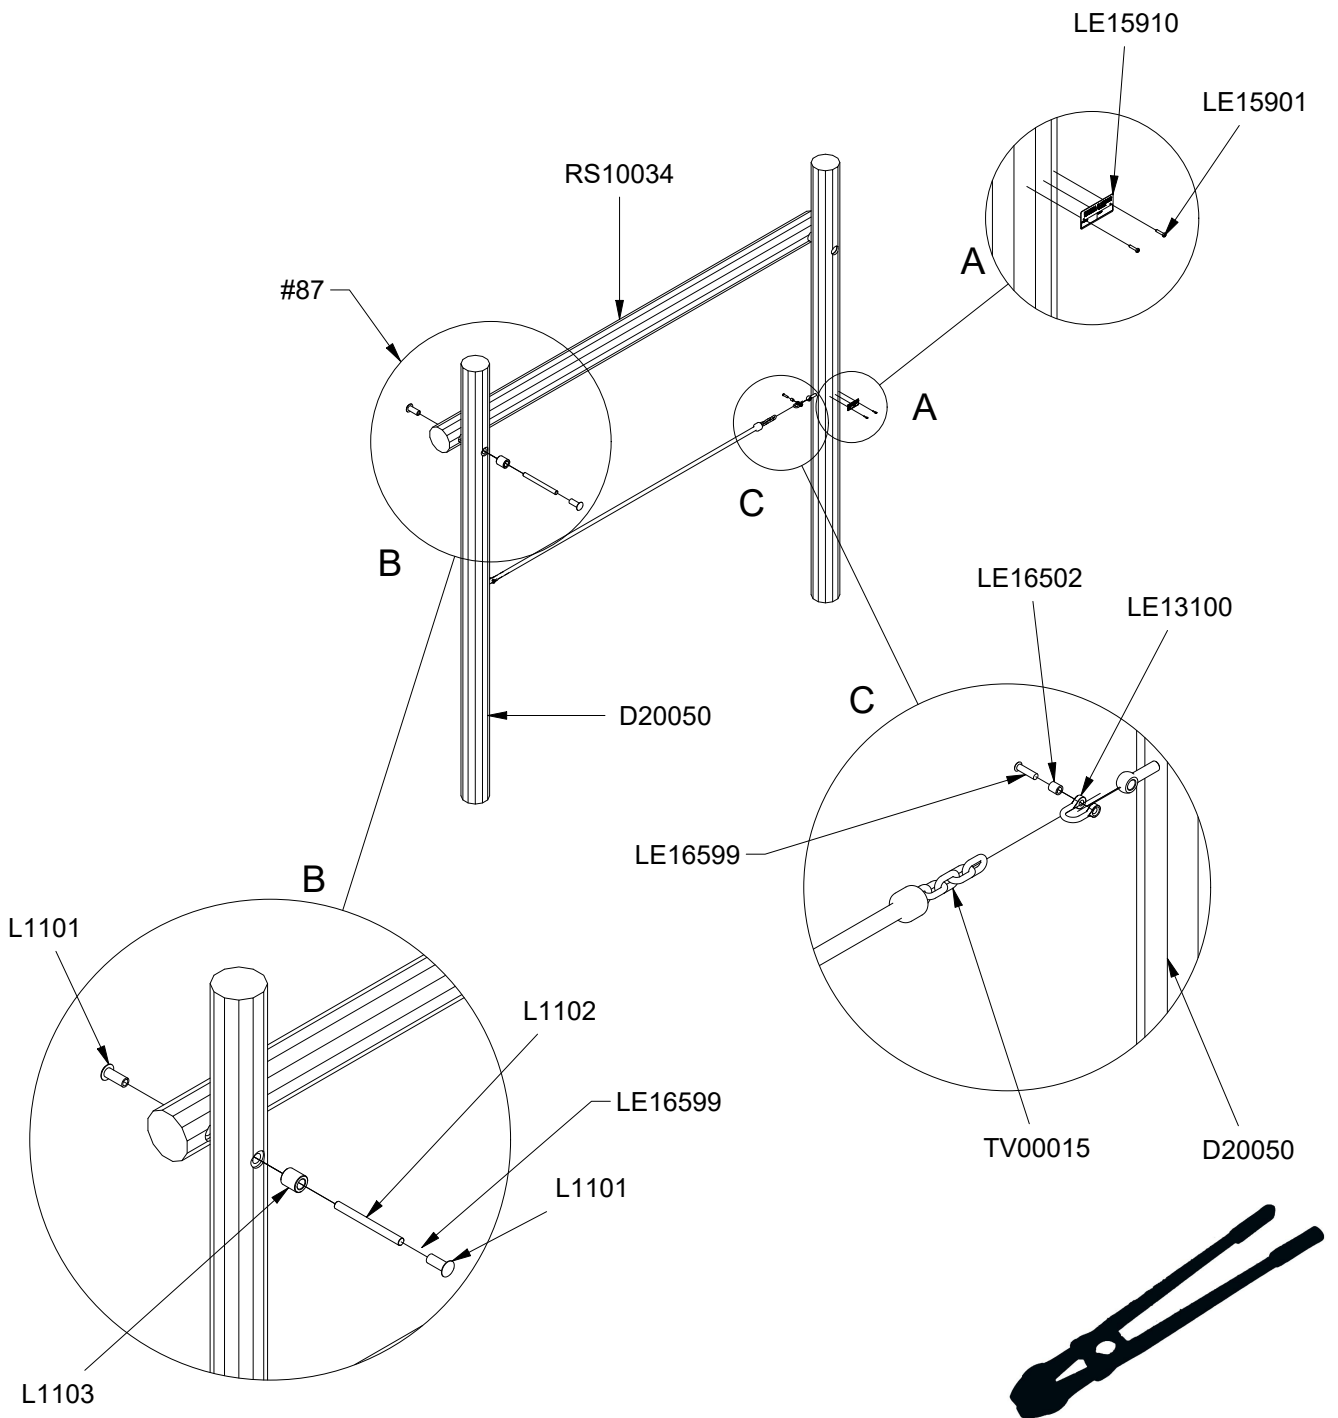

Ø11 x 210 cm

18,6 kg

Parts List		
QTY	PART NO	DESCRIP.
2	D20052	Ø100-120-2100mm
1	RS10034	Ø100-120-2100mm
1	TV00015	Taifun

Parts List		
QTY	PART NO	DESCRIP.
2	D20052	Ø100-120-2100mm
4	L1101	M16 sleeve nut
2	L1102	M16 Threaded rod
2	L1103	Ø37mm
2	LE13100	Shackle
2	LE15901	3x16, PH
1	LE15910	Name tag
1	LE16320	6x50 Dh
2	LE16502	Spacer 6mm
1	LE16599	Sealtite 970 1,5ml
1	RS10034	Ø100-120-2100mm
1	TV00015	Taifun

Ø11 x 210 cm

18,6 kg

Parts List		
QTY	PART NO	DESCRIP.
2	D20050	Ø100-120-2100mm
1	RS10034	Ø100-120-2100mm
1	TV00015	Taifun

Parts List

QTY	PART NO	DESCRIP.
2	D20050	Ø100-120-2100mm
4	L1101	M16 sleeve nut
2	L1102	M16 Threaded rod
2	L1103	Ø37mm
2	LE13100	Shackle
2	LE15901	3x16, PH
1	LE15910	Name tag
2	LE16502	Spacer 6mm
1	LE16599	Sealtite 970 1,5ml
1	RS10034	Ø100-120-2100mm
1	TV00015	Taifun