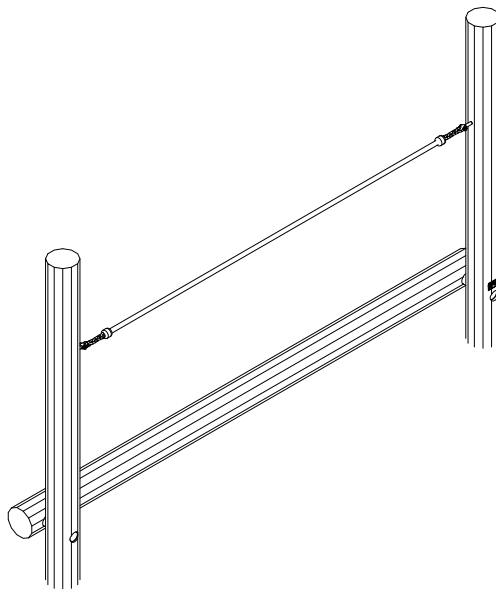

N3112U
N3112

1/5