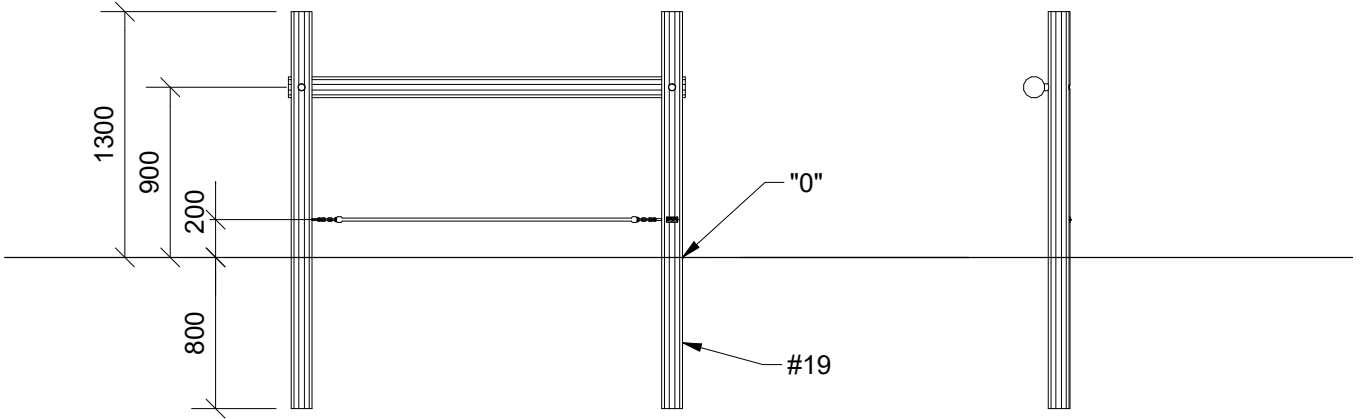

Ø11 x 210 cm

18,6 kg

Parts List		
QTY	PART NO	DESCRIP.
2	D20050	Ø100-120-2100mm
1	RS10034	Ø100-120-2100mm
1	TV00015	Taifun

Parts List

QTY	PART NO	DESCRIP.
2	D20050	Ø100-120-2100mm
4	L1101	M16 sleeve nut
2	L1102	M16 Threaded rod
2	L1103	Ø37mm
2	LE13100	Shackle
2	LE15901	3x16, PH
1	LE15910	Name tag
2	LE16502	Spacer 6mm
1	LE16599	Sealtite 970 1,5ml
1	RS10034	Ø100-120-2100mm
1	TV00015	Taifun