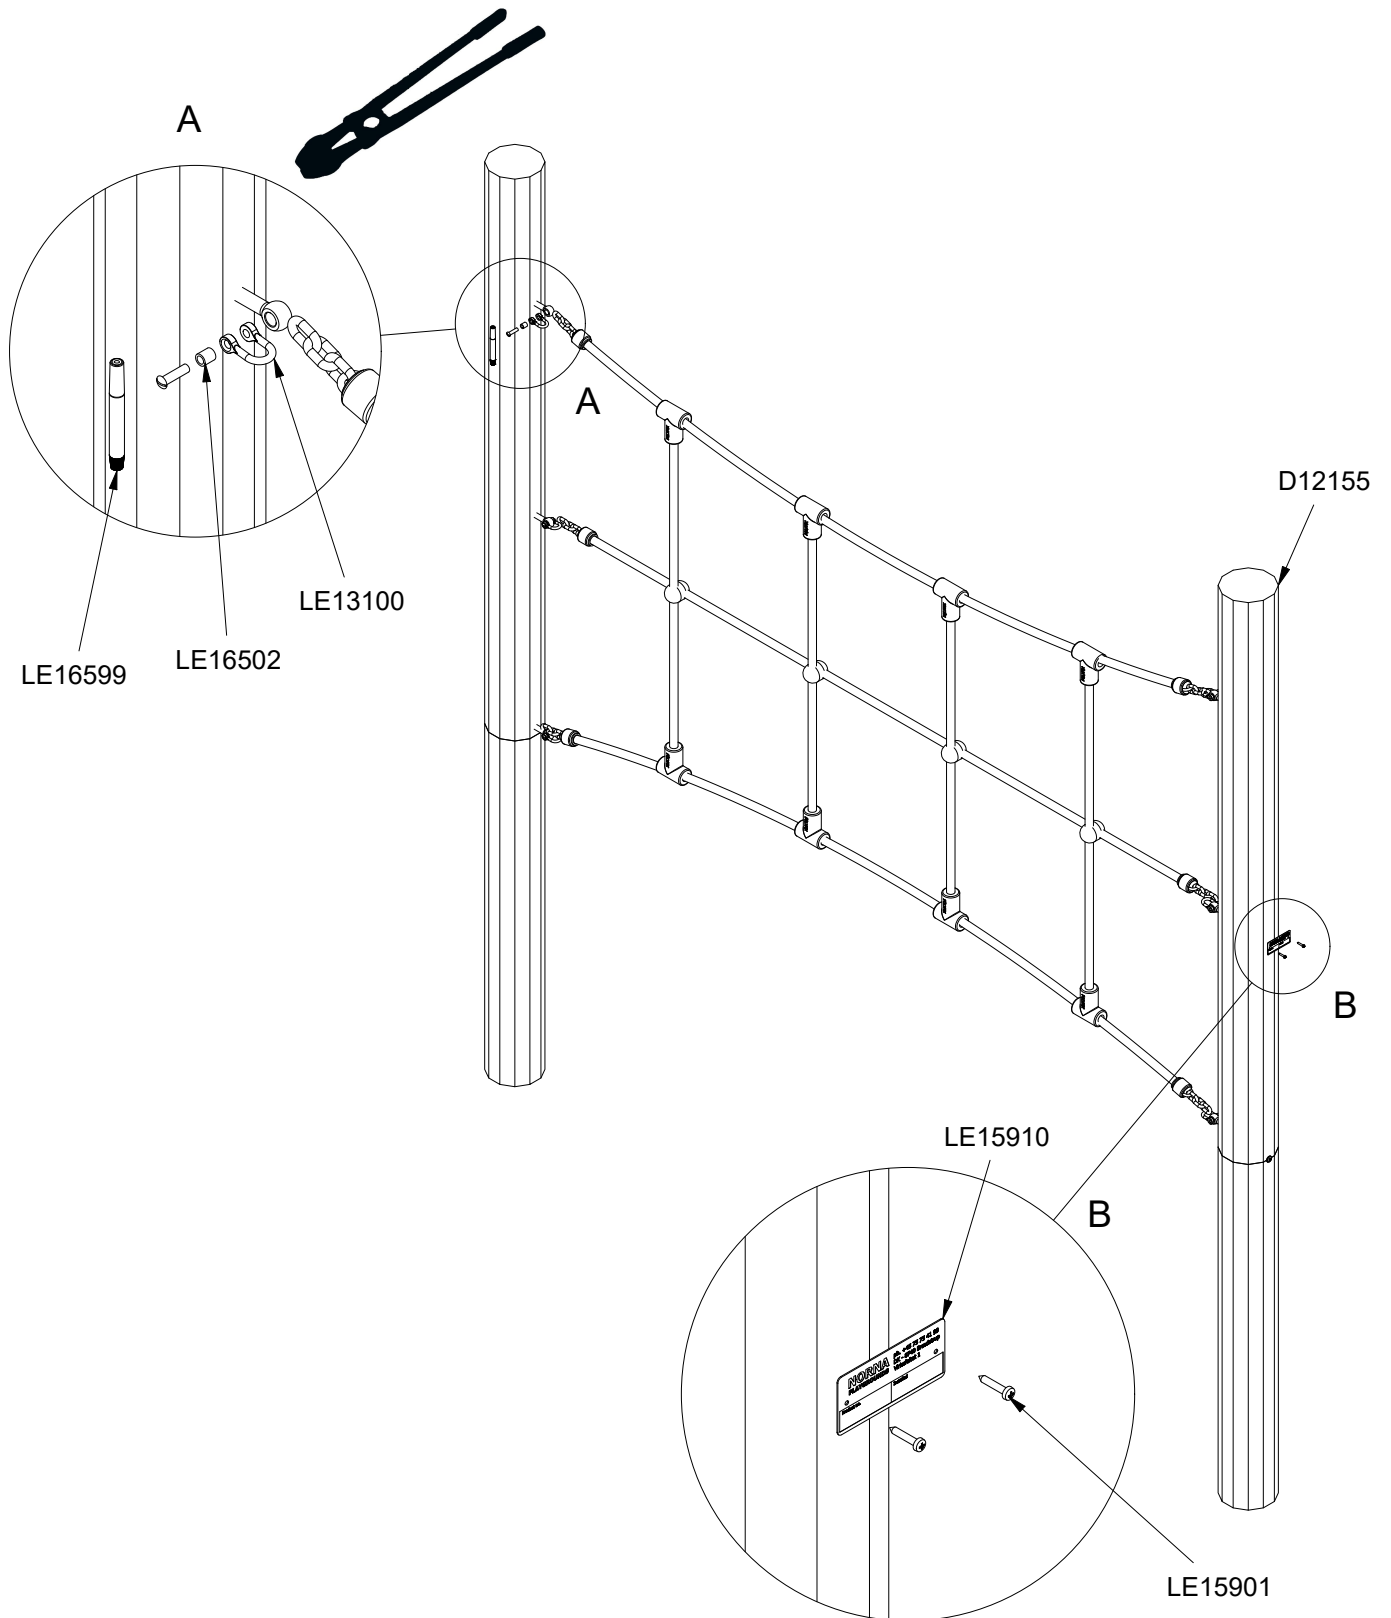

~0,08 m<sup>3</sup>

Ø10/12x2100 cm

19 kg

Parts List

QTY	PART NO	DESCRIP.
2	D12155	Ø10/12, Assembled
1	S22534	Taifun

N3119U  
N3119

Parts List

QTY	PART NO	DESCRIP.
2	D12155	Ø10/12, Assembled
6	LE13100	Shackle
2	LE15901	3x16, PH
1	LE15910	Name tag
6	LE16502	Spacer 6mm
1	LE16599	Sealtite 970 1,5ml
1	S22534	Taifun