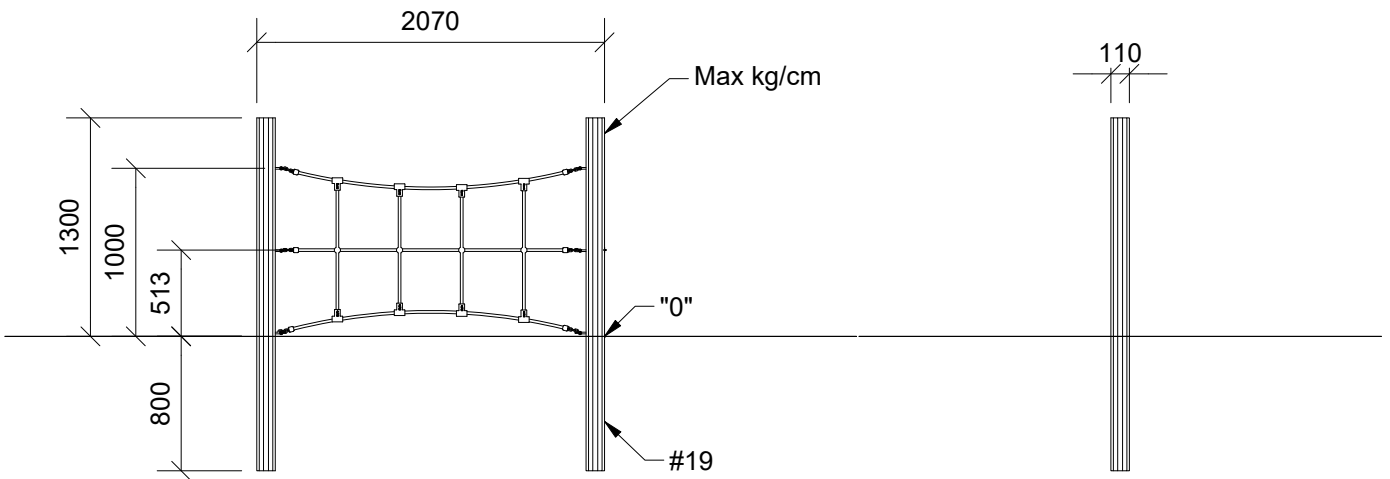

N3119U
N3119

2

1h

14 m²

5,1 x 3,1 x 1,3 m

~41 kg

~0,08 m³

Ø10/12x2100 cm

19 kg