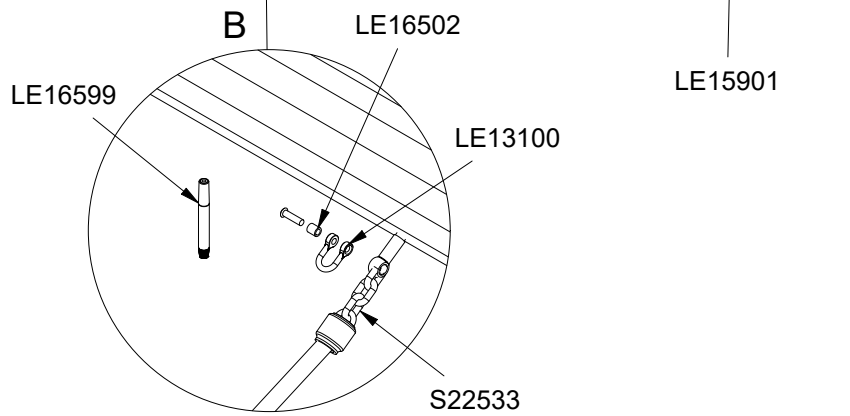

Parts List		
QTY	PART NO	DESCRIP.
1	D12123	Ø100-120mm, Assembled
4	L1101	M16 sleeve nut
2	L1102	M16 Threaded rod
2	L1103	Ø37mm
8	LE13100	Shackle
2	LE15901	3x16, PH
1	LE15910	Name tag
8	LE16192	5x80mm
8	LE16502	Spacer 6mm
2	LE16599	Sealtite 970 1,5ml
2	RS00639	Ø100-120
2	RS00640	Ø100-120
2	S22533	Taifun