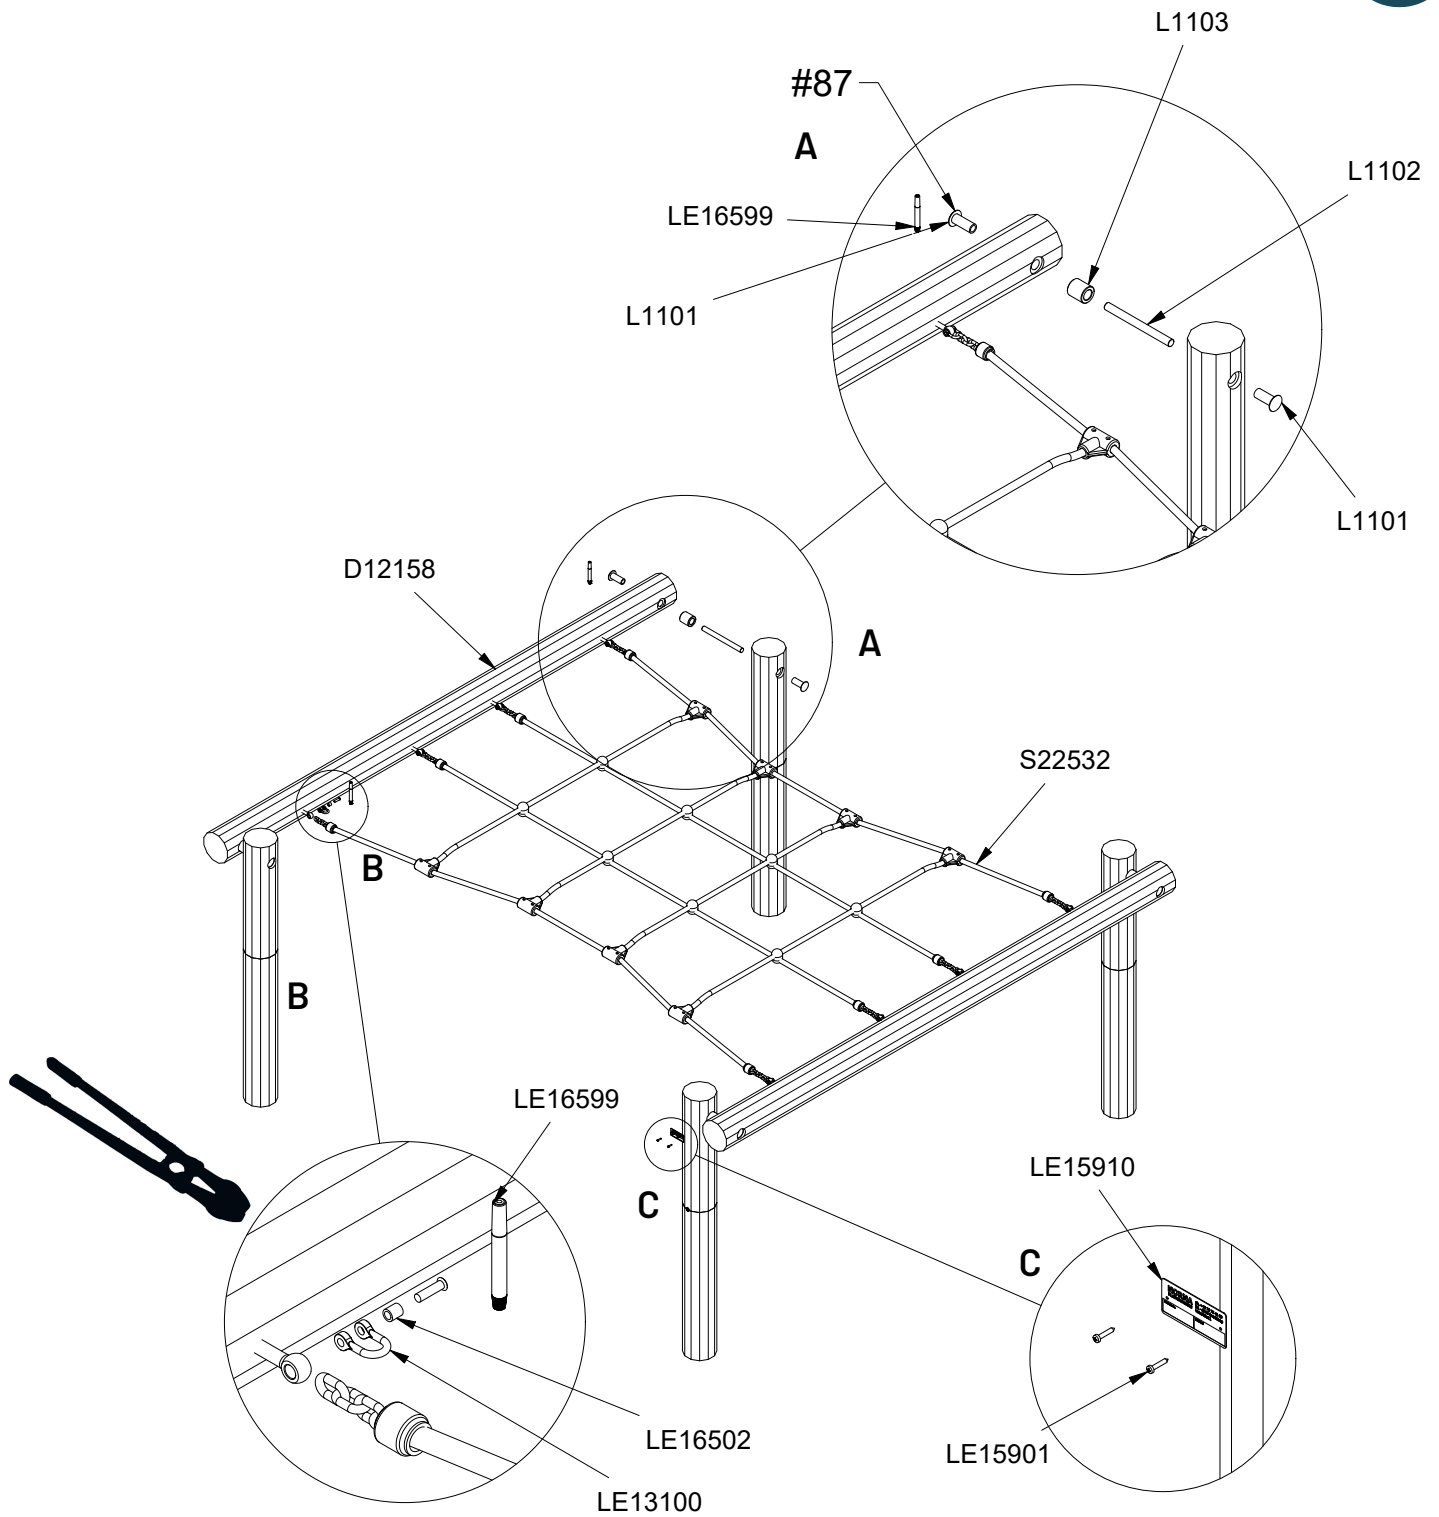

Ø10/12 x 210 cm

19 kg

Parts List

QTY	PART NO	DESCRIP.
1	S22532	Taifun
4	RS00675	Ø100/120
2	D12158	Ø100-120mm, Assembled

N3210U  
N3210

Parts List

QTY	PART NO	DESCRIP.
2	D12158	Ø100-120mm, Assembled
8	L1101	M16 sleeve nut
4	L1102	M16 Threaded rod
4	L1103	Ø37mm
8	LE13100	Shackle
2	LE15901	3x16, PH
1	LE15910	Name tag
8	LE16502	Spacer 6mm
3	LE16599	Sealtite 970 1,5ml
4	RS00675	Ø100/120
1	S22532	Taifun